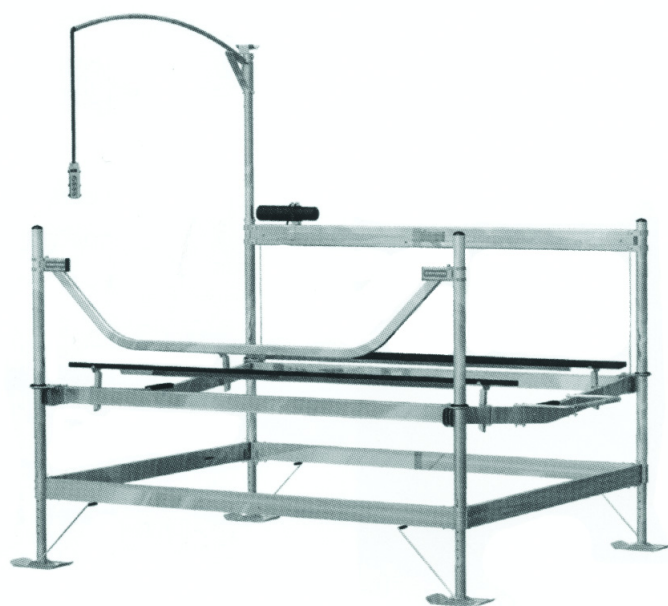

Boat Lifts

1. Hydraulic Boat Lifts (4000, 6000, 9000, 15000 lb. available)

- Four-corner adjustability
- Aluminum and galvanized steel construction
- Full-length carpeted bunks
- Full-length carpeted guide-ons
- Durable component parts

2. Aluminum Boat Lifts (800, 1200, 1500, 2000, 3000, 4000, 5000, 6000 lb. available)

- Specially Designed Platform
- Aluminum and galvanized steel construction
- Full-length carpeted bunks
- Full-length carpeted guide-ons
- Cushioned motor stop
- Four-corner adjustability
- Aluminum extrusions
- Durable component parts
- Adjustable winch tube

3. Steel Boat Lifts (1000, 3600, 4500 lb. available)

- Combination welded & bolted steel construction
- Stable heavy-duty frame
- Baked-on powder-coated finish
- Cedar cross member pads
- Adjustable legs
- Cushioned motor stop

Options and Accessories

- Canopy (Colors: Blue, Green, White, Tan, Gray)
- Electric Drive
- Extension Legs
- Pontoon Kit
- Front End Boat Stop

SSV60120 Hydraulic Boat Lift